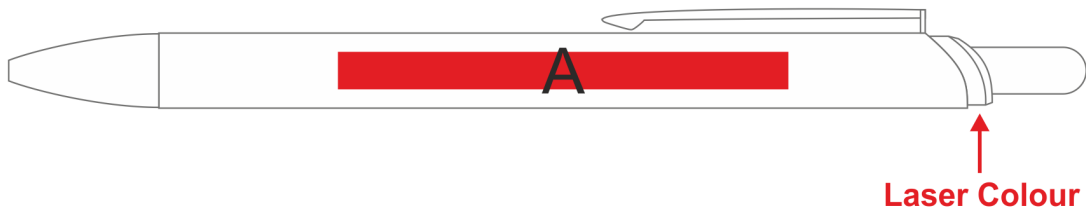

WI-AM-262-B

Shine Through Ball Pen

Need to know:

Branding Qty: Min:1, Max:750

Branding Options:

Position A

1. Laser Engraving (LB)

N/A

Size: 60mm wide x 5mm high